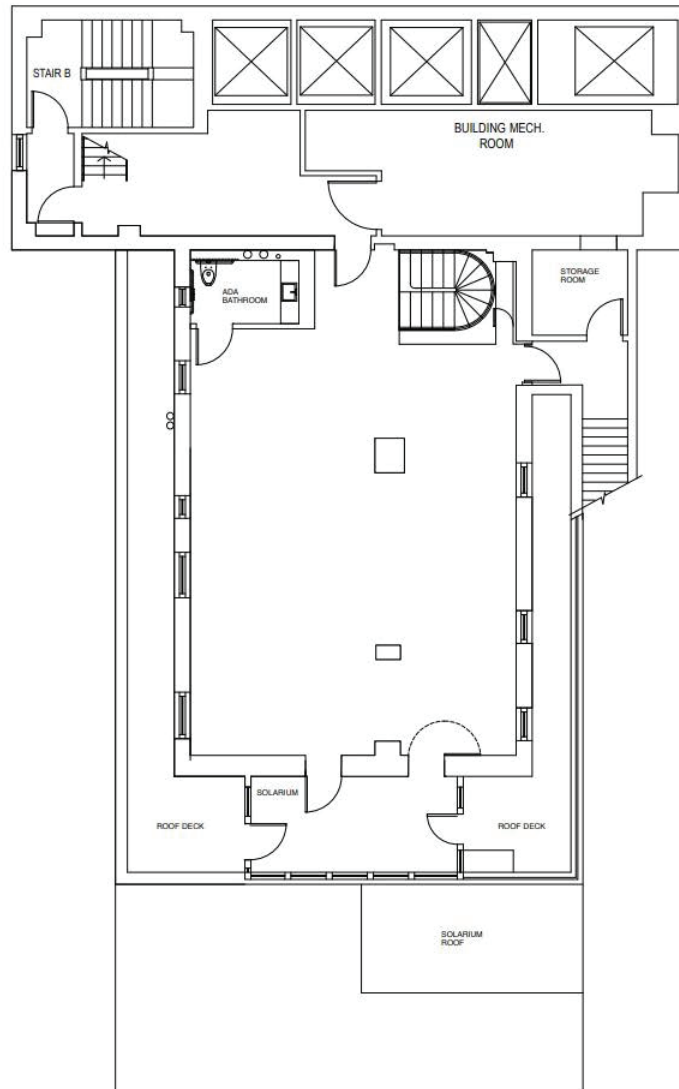

# 20TH FLOOR

Full Floor | Open Plan

2,445 SF

57W57